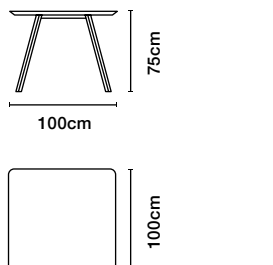

Indoor ¥563,000

Outdoor ¥657,000

8フィート

Weight
60 kg
Packaging dimensions
161x95x26 cm
Packaging weight
67 kg

Indoor ¥613,000

Outdoor ¥754,000

B-Around Tables

by Antoni Pallejà Office, 2019

285

220

180

160

120

120 Square

100 Square

85 Square