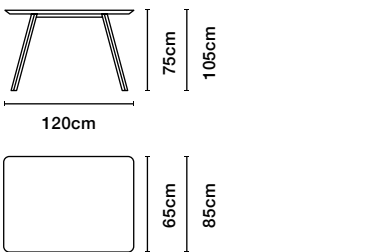

Indoor ¥563,000

Outdoor ¥657,000

8フィート

Weight
60 kg
Packaging dimensions
161x95x26 cm
Packaging weight
67 kg

Indoor ¥613,000

Outdoor ¥754,000

B-Around Tables

by Antoni Pallejà Office, 2019

285

220

180

160

120

120 Square

100 Square

85 Square