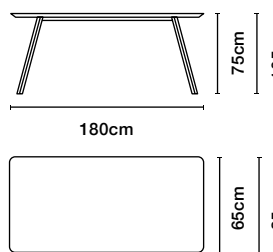

B-Around Tables

by Antoni Pallejà Office, 2019

Structure

RAL 9016
ホワイト

RAL 9005
ブラック

Top

イロコ

Materials

本体 スチール(ポリエステル電着塗装)

天板 イロコ

180