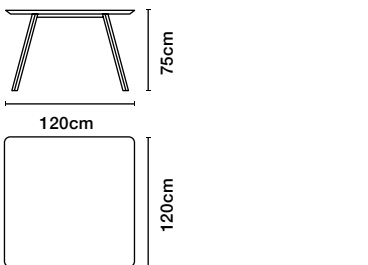

Indoor ¥563,000

Outdoor ¥657,000

8フィート

Weight
60 kg
Packaging dimensions
161x95x26 cm
Packaging weight
67 kg

Indoor ¥613,000

Outdoor ¥754,000

B-Around Tables

by Antoni Pallejà Office, 2019

285

220

180

160

120

120 Square

100 Square

85 Square