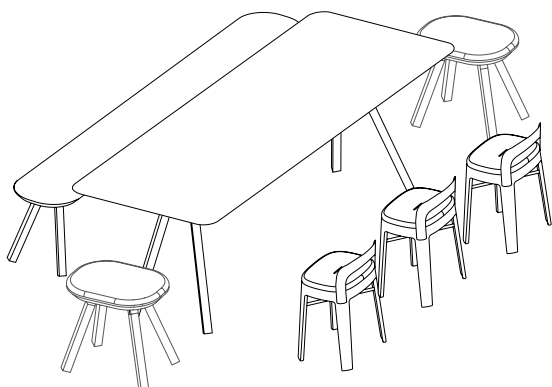

Set 3

B-Around 220L x 75H x 85W x1
You and Me 220 Bench x1
You and Me 50 stool x2
Ombra counter with backrest x3
Cushions 50 x2