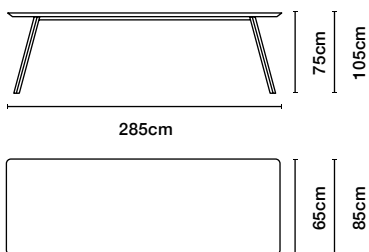

Materials

本体 スチール(ポリエステル電着塗装)

天板 イロコ

285