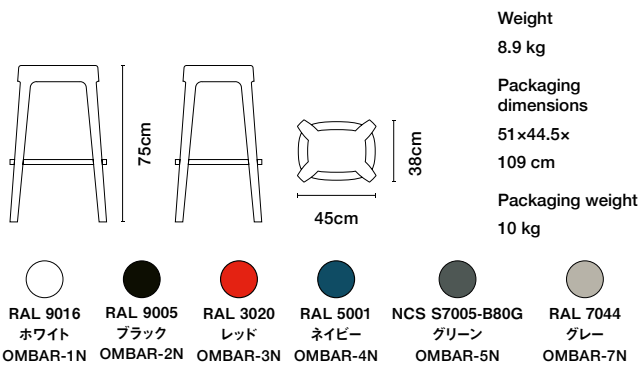

Bar

¥91,000