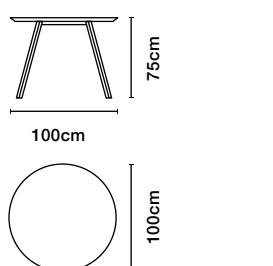

B-Around Tables

by Antoni Pallejà Office, 2019

Structure

RAL 9016
ホワイト

RAL 9005
ブラック

Top

イロコ

Materials

本体 スチール(ポリエステル電着塗装)

天板 イロコ

100 Round