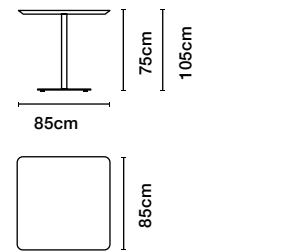

B-Around Tables

by Antoni Pallejà Office, 2019

Structure

RAL 9016
ホワイト

RAL 9005
ブラック

Top

イロコ

Materials

本体 スチール(ポリエステル電着塗装)

天板 イロコ

85 Square