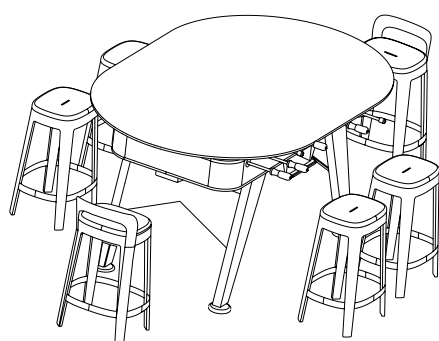

Packaging

253 kg

カスタムプレイヤー ¥74,000

2 Feet 2本足タイプ RSCUSTPLY-STD
1 Foot 1本足タイプ RSCUSTPL1F-STD

Set 1 RS2 Dining Counter Oval x1
Ombra Counter x4
Ombra Counter with backrest x2

Set 2 RS2 Dining Counter Rectangular x1
Ombra Counter x4