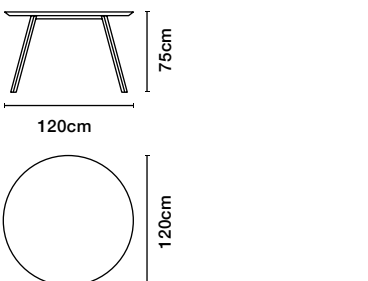

B-Around Tables

by Antoni Pallejà Office, 2019

Structure

RAL 9016
ホワイト

RAL 9005
ブラック

Top

イロコ

Materials

本体 スチール(ポリエステル電着塗装)

天板 イロコ

120 Round