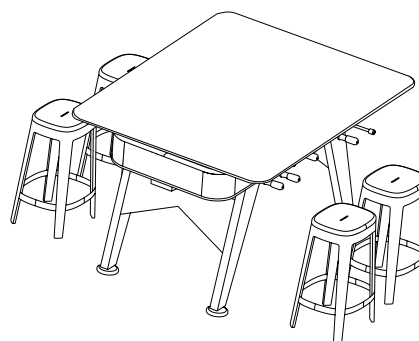

Packaging

253 kg

カスタムプレイヤー ¥74,000

2 Feet 2本足タイプ RSCUSTPLY-STD
1 Foot 1本足タイプ RSCUSTPL1F-STD

Set 1 RS2 Dining Counter Oval x1
Ombra Counter x4
Ombra Counter with backrest x2

Set 2 RS2 Dining Counter Rectangular x1
Ombra Counter x4