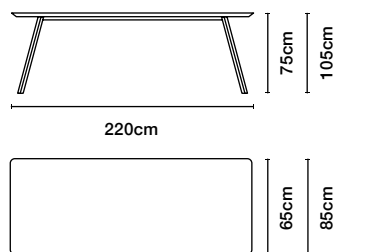

B-Around Tables

by Antoni Pallejà Office, 2019

Structure

RAL 9016
ホワイト

RAL 9005
ブラック

Top

イロコ

Materials

本体 スチール(ポリエステル電着塗装)

天板 イロコ

220