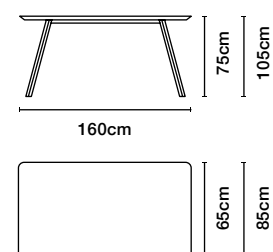

Indoor ¥563,000

Outdoor ¥657,000

8フィート

Weight
60 kg
Packaging dimensions
161x95x26 cm
Packaging weight
67 kg

Indoor ¥613,000

Outdoor ¥754,000

B-Around Tables

by Antoni Pallejà Office, 2019

285

220

180

160

120

120 Square

100 Square

85 Square