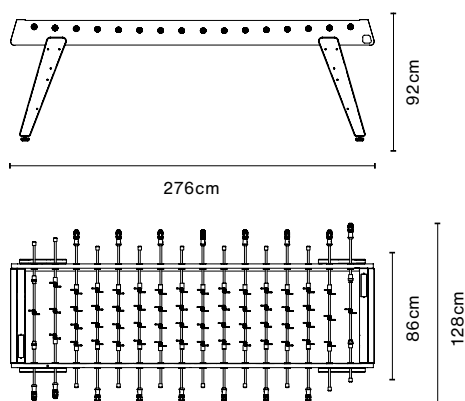

カスタマイズプレイヤー ¥112,000