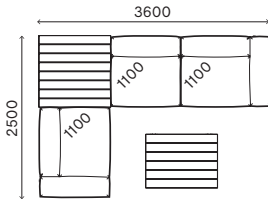

WALRUS LOVELY LOUNGER

Walrus base - Dark grey + London grey cushion set

ウォーラス 組み合わせ対応表

WALRUS MEET THE PARENTS

Walrus base - Safari + Safari people cushion set

WALRUS MAJESTIC MONDO

Walrus base - Safari + Safari people cushion set