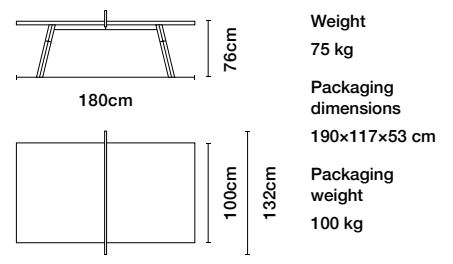

180 スモール

¥864,000

ウォールナット ホワイト YM18-W1N
ウォールナット ブラック YM18-W2N
オーク ホワイト YM18-K1N
オーク ブラック YM18-K2N