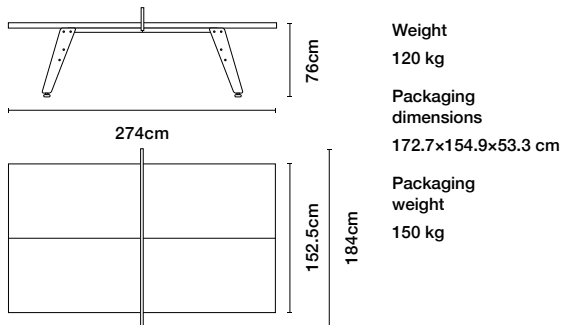

Includes

ネット
ラケット(2本)
ボール(6個)

¥942,000

○ HPL ホワイト
RSS-1N

● HPL ブラック
RSS-2N