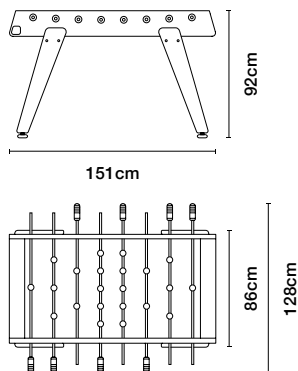

RS3 Wood Gold Football Table

by Rafael Rodríguez, 2016

¥1,327,000

Materials

本体	スチール(ポリエステル電着塗装)
フィールド	ハイプレッシャーラミネート
プレーヤー	アルミ(金と銀のクロムメッキ)
ハンドル	ポリエステル塗装を施した木材
24金メッキ	スコアカウンター、ボールベアリング、ネジ
脚	イロコ

Includes

ボール(7個)
スペアプレイヤー(各チーム1人)

Weight

78 kg

Packaging dimensions

160×134.6×55.9 cm

Packaging weight

110 kg

RAL 9005
ブラック
RS3W-GN