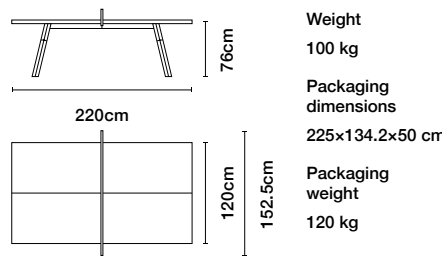

220 ミディアム

¥1,078,000

ウォールナット ホワイト YM22-W1N
ウォールナット ブラック YM22-W2N
オーク ホワイト YM22-K1N
オーク ブラック YM22-K2N