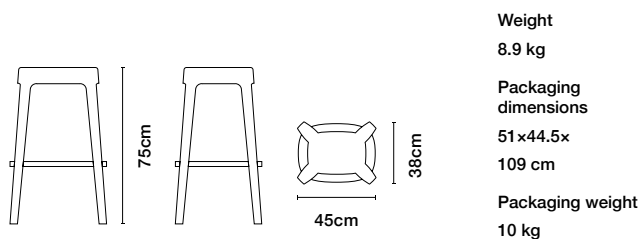

Bar

¥91,000