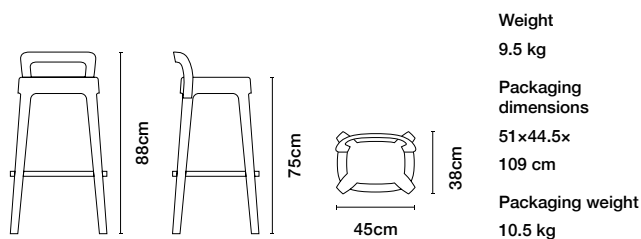

Bar with backrest

¥95,000