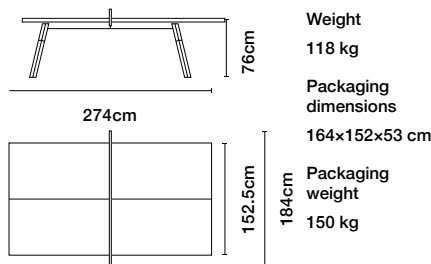

274 スタンダード

¥1,327,000

ウォールナット ホワイト YMS-W1N
ウォールナット ブラック YMS-W2N
オーク ホワイト YMS-K1N
オーク ブラック YMS-K2N