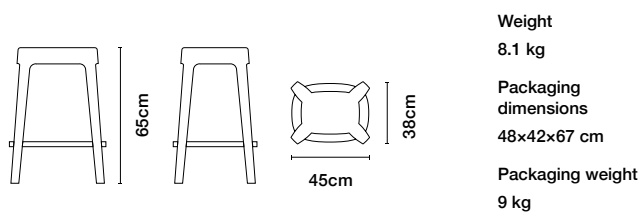

Counter

¥82,000