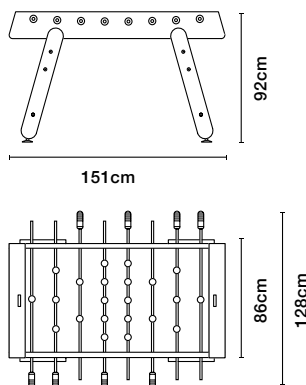

RS4 Home Football Table

by Rafael Rodríguez, 2020

MAKE IT YOURS

Materials

本体	スチール(ポリエステル電着塗装)
フィールド	ハイプレッシャーラミネート
プレーヤー	アルミ
ハンドル	イロコ
脚	イロコ

Includes

ボールセット(7個)
スバアプレイヤー(各チーム1人)

Weight

62 kg

Packaging dimensions

160×90×38 cm

Packaging weight

92 kg

¥652,000

国内在庫限り

RAL 7044
グレー
RS4H-7N

RAL 1016
イエロー
RS4H-8N

NCS S 4040Y80R
テラコッタ
RS4H-6N

RAL 5001
ネイビー
RS4H-4N

RAL 1013
ホワイト
RS4H-C

RAL 1004
マスタード
RS4H-O