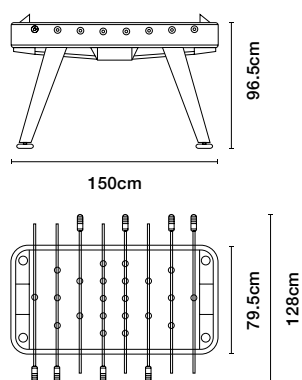

Materials

カラー本体	スチール(ポリエステル電着塗装)
フィールド	ハイプレッシャーラミネート
プレイヤー	アルミ
ハンドル	ポリエステル塗装を施した木材

Includes

ボール(7個)
スペアプレイヤー(各チーム1人)

Weight

89 kg

Packaging dimensions

160x134.6x55.9 cm

Packaging weight

121 kg