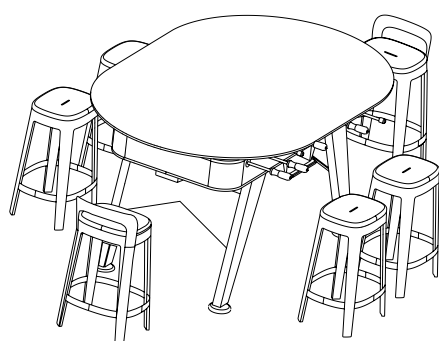

カスタマイズプレイヤー ¥74,000

2 Feet 2本足タイプ RSCUSTPLY-STD
1 Foot 1本足タイプ RSCUSTPL1F-STD

Set 1 RS2 Dining Counter Oval x1
Ombra Counter x4
Ombra Counter with backrest x2