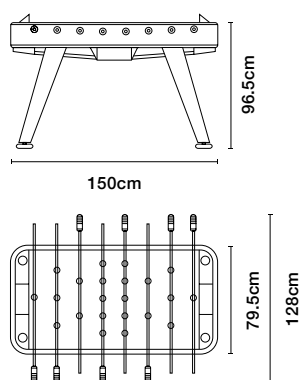

Materials

カラー本体	ステンレス(ポリエステル電着塗装)
INOX本体	ステンレス
フィールド	ハイプレッシャーラミネート
プレイヤー	アルミ
ハンドル	ポリエステル塗装を施した木材

Includes

ボール(7個)
スペアプレイヤー(各チーム1人)

Weight

89 kg

Packaging dimensions

160x134.6x55.9 cm

Packaging weight

121 kg