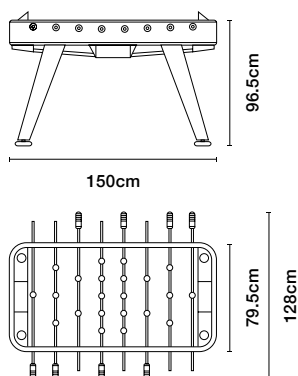

RS2 Gold Football Table

by Rafael Rodríguez, 2016

¥1,699,000

RAL 9016
ホワイト
RS2G-1N

RAL 9005
ブラック
RS2G-2N

Materials

本体	スチール(ポリエステル電着塗装)
フィールド	ハイプレッシャーラミネート
プレーヤー	アルミ(金と銀のクロムメッキ)
ハンドル	ポリエステル塗装を施した木材
24金メッキ	スコアカウンター、ボールベアリング、ネジ

Includes

ボールセット(7個)
スペアプレイヤー(各チーム1人)

Weight

89 kg

Packaging dimensions

160×134.6×55.9 cm

Packaging weight

121 kg