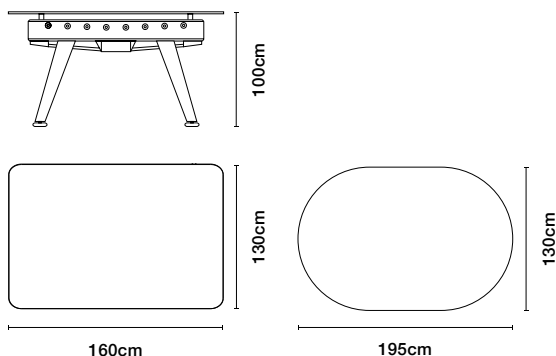

RAL 7044 グレー	INOX	RAL 9005 ブラック	RAL 9016 ホワイト	RAL 3020 レッド	RAL 5001 ネイビー	NCS S7005-B80G グリーン	
DTR-7N			DTR-2N	DTR-1N	DTR-3N	DTR-4N	DTR-5N	¥1,600,000
DTR-X		DTRX-2N	DTRX-1N	DTRX-3N	DTRX-4N	DTRX-5N		¥1,899,000