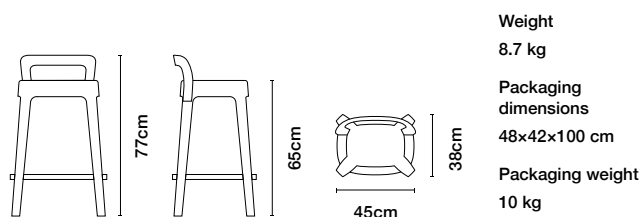

国内在庫限り

Counter with backrest

¥88,000